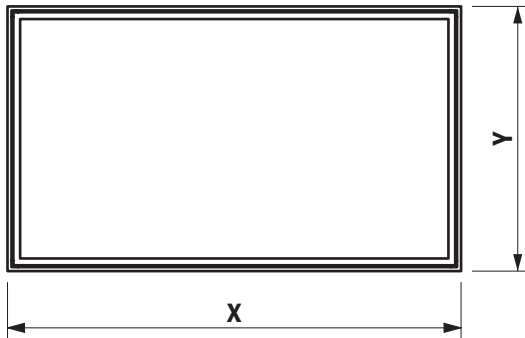

FRAME 25

MADE TO MEASURE MIRROR 4742.0

COPY BEFORE FILLING IN

tick the appropriate, respectively give the dimensions

frame 25 mirror

order no. 4742.0

maximum width (X) = 2200 mm

delivery time: 3 weeks

measure X: mm

quantity: piece(s)

price: piece(s)

frame 25 mirror

order no. 4742.0

maximum width (X) = 2200 mm

maximum height (Y) = 1200 mm

delivery time: 5 weeks

maximum width (X) = 2000 mm

available in 50 mm sections

delivery time: 3 weeks

measure X: mm

order no. 44756.1 – without switch

order no. 44756.2 – with sensor switch integrated in the mirror aluminium frame (bottom side)