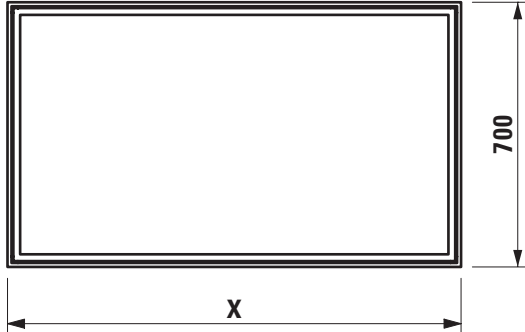

FRAME 25

MADE TO MEASURE MIRROR 4742.0

COPY BEFORE FILLING IN

tick the appropriate, respectively give the dimensions

frame 25 mirror

order no. 4742.0

maximum width (X) = 2200 mm

delivery time: 3 weeks

measure X: mm

quantity: piece(s)

price: piece(s)

frame 25 mirror

order no. 4742.0

maximum width (X) = 2200 mm

maximum height (Y) = 1200 mm

delivery time: 5 weeks

maximum width (X) = 2000 mm

available in 50 mm sections

delivery time: 3 weeks

measure X: mm

order no. 44756.1 – without switch

order no. 44756.2 – with sensor switch integrated in the mirror aluminium frame (bottom side)